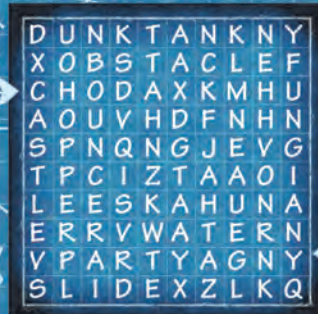

TIC-TAC-TOE

BOUNCER
CASTLE
DUNK TANK
FUN
HOPPER

KAHUNA
OBSTACLE
PARTY
SLIDE
WATER

Connect the dots
to make your own
Party Hopper,
then draw her
a friend to
bounce with!

FREE DELIVERY*

*(TO ATLANTIC, CAPE MAY, & CUMBERLAND COUNTIES)